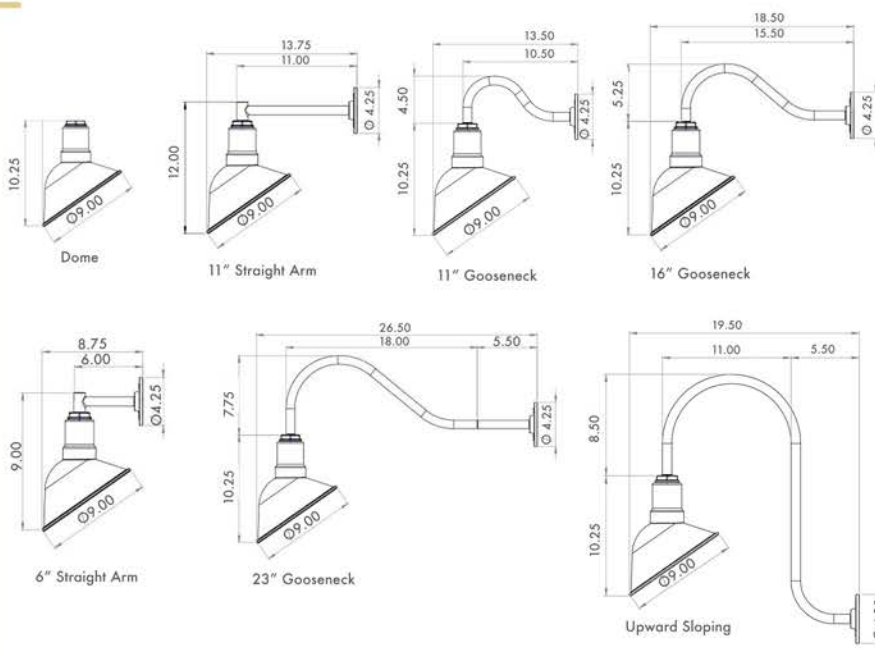

**MOUNTING HARDWARE:** (BP12) Heavy Duty 4" Die Cast Base Plate with Gasket and Screws (fits with a 4" Round Electrical Box)

**CUSTOMIZABLE:** From the shape and the size to the interior color, you can decide what fits best into your vision and we can make it happen.

### Dimensional Data