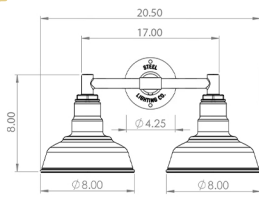

The Lawndale

Wall Mount

The go-to for American-made, handcrafted lights.
A family-owned business, comfortable making things the old fashioned way.

Dome

DOMES: (2) 8" Domes

MOUNT: Choose between 17" total Straight Arm (you'll receive two 6" Straight Arms), 20" total Straight Arm (you'll receive two 9" Straight Arms), or 24" total Straight Arm (you'll receive two 11" Straight Arms).

6" Mounting Plate (LP12): A larger mounting plate if the standard 4" mounting plate is too small.

Electrical Box (optional)	Color	LED Bulb (optional)
RB05 - 4" round die cast electrical box	1M - Matte Black 00 - White	LFLA - LED Bulb

Colors

(1M) Matte Black with White Interior

(07) Matte Black with Brass Interior

(MM) Matte Black with Matte Black Interior

(09) White with Brass Interior

(00) White with White Interior

Mounts

(VT06) 17" Straight Arm (total)

(VT09) 20" Straight Arm (total)

(VT11) 24" Straight Arm (total)

Dimensional Data

Choose each item specification to breakdown the SKU numbers for your order below

Ordering Information

S08	Color	Mount	Color	Mounting Hardware	Color	Electrical Box (optional)	Color	LED Bulb (optional)
	1M 07 MM 09 00	VT06 VT09 VT011	1M - Matte Black 00 - White	BP12 - Standard 4" Mounting Plate LP12 - Larger 6" Mounting Plate	1M - Matte Black 00 - White	RB05 - 4" round die cast electrical box	1M - Matte Black 00 - White	LFLA - LED Bulb