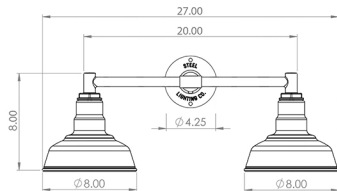

The Lawndale

Wall Mount

The go-to for American-made, handcrafted lights.
A family-owned business, comfortable making things the old fashioned way.

Dome

DOMES: (2) 8" Domes

MOUNT: Choose between 17" total Straight Arm (you'll receive two 6" Straight Arms), 20" total Straight Arm (you'll receive two 9" Straight Arms), or 24" total Straight Arm (you'll receive two 11" Straight Arms).

Colors

(1M) Matte Black with White Interior

(07) Matte Black with Brass Interior

(MM) Matte Black with Matte Black Interior

(09) White with Brass Interior

(00) White with White Interior

Mounts

(VT06) 17" Straight Arm (total)

(VT09) 20" Straight Arm (total)

(VT11) 24" Straight Arm (total)

Dimensional Data

Choose each item specification to breakdown the SKU numbers for your order below

Ordering Information

S08	Color	Mount	Color	Mounting Hardware	Color	Electrical Box (optional)	Color	LED Bulb (optional)
	1M 07 MM 09 00	VT06 VT09 VT011	1M - Matte Black 00 - White	BP12 - Standard 4" Mounting Plate LP12 - Larger 6" Mounting Plate	1M - Matte Black 00 - White	RB05 - 4" round die cast electrical box	1M - Matte Black 00 - White	LFLA - LED Bulb