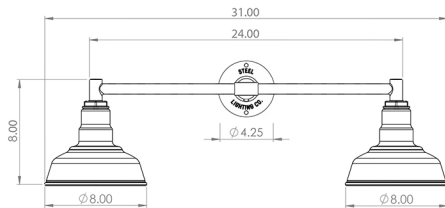

The Lawndale

Wall Mount

The go-to for American-made, handcrafted lights.
A family-owned business, comfortable making things the old fashioned way.

Dome

DOMES: (2) 8" Domes

MOUNT: Choose between 17" total Straight Arm (you'll receive two 6" Straight Arms), 20" total Straight Arm (you'll receive two 9" Straight Arms), or 24" total Straight Arm (you'll receive two 11" Straight Arms).

Colors

(1M) Matte Black with White Interior

(07) Matte Black with Brass Interior

(MM) Matte Black with Matte Black Interior

(09) White with Brass Interior

(00) White with White Interior

Mounts

(VT06) 17" Straight Arm (total)

(VT09) 20" Straight Arm (total)

(VT11) 24" Straight Arm (total)

Dimensional Data

Choose each item specification to breakdown the SKU numbers for your order below

Ordering Information

S08	Color	Mount	Color	Mounting Hardware	Color	Electrical Box (optional)	Color	LED Bulb (optional)
	1M 07 MM 09 00	VT06 VT09 VT011	1M - Matte Black 00 - White	BP12 - Standard 4" Mounting Plate LP12 - Larger 6" Mounting Plate	1M - Matte Black 00 - White	RB05 - 4" round die cast electrical box	1M - Matte Black 00 - White	LFLA - LED Bulb