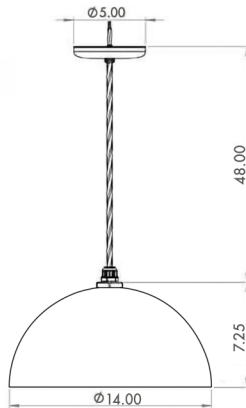

### Parts Included

**DOMES:** (B14) Modern 14" Bowl Dome  
**MOUNT:** Comes with a 48" black cord. Lengths may be customized upon request. To indicate length of cord, use (PCxx), xx= length in inches.  
**SOCKET:** Medium Base Porcelain Socket  
**MOUNTING HARDWARE:** (CN01) Standard metal ceiling canopy, color is in Matte Black.

### Dimensional Data

### Ordering Information

Choose each item specification to breakdown the SKU numbers for your order below

B14 -  -  -  -  -  -  -

1M  
07  
MM  
09

Indicate cord length in inches. Standard is 48". Additional cost after 48".