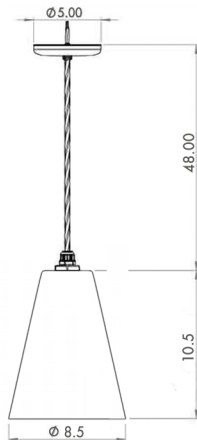

The Laurel

Ceiling Mount

The go-to for American-made, handcrafted lights.
A family-owned business, comfortable making things the old fashioned way.

Parts Included

DOME: (L08) Modern 8" Mini Pendant

MOUNT: Comes with a 48" black cord or white cord. Lengths may be customized upon request. To indicate length of cord, use (PCxx), xx= length in inches.

SOCKET: Medium Base Porcelain Socket

MOUNTING HARDWARE: (CN01) Standard metal ceiling canopy, color is in Matte Black.

Features

CUSTOMIZABLE: From the shape and the size to the interior color, you can decide what fits best into your vision and we can make it happen.

APPLICATION: Kitchen island or counter, dining room table, laundry room, kitchen sink light.

EXPEDITED SHIPPING: We offer an expedited shipping option to ensure the delivery time meets your schedule.

Dimensional Data

Choose each item specification to breakdown the SKU numbers for your order below

L08 - - - - - - -

Color: 1M, 07, MM, 09
 Cord: PC
 Length: Indicate cord length in inches. Standard is 48". Additional cost after 48".
 Color: 01 = Black, 00 = White
 Ceiling Canopy: CN01
 Color: 1M = Matte Black, 00 = White
 LED Bulb (optional): 8W-2700K, 12W-6500K, 22W-6500K